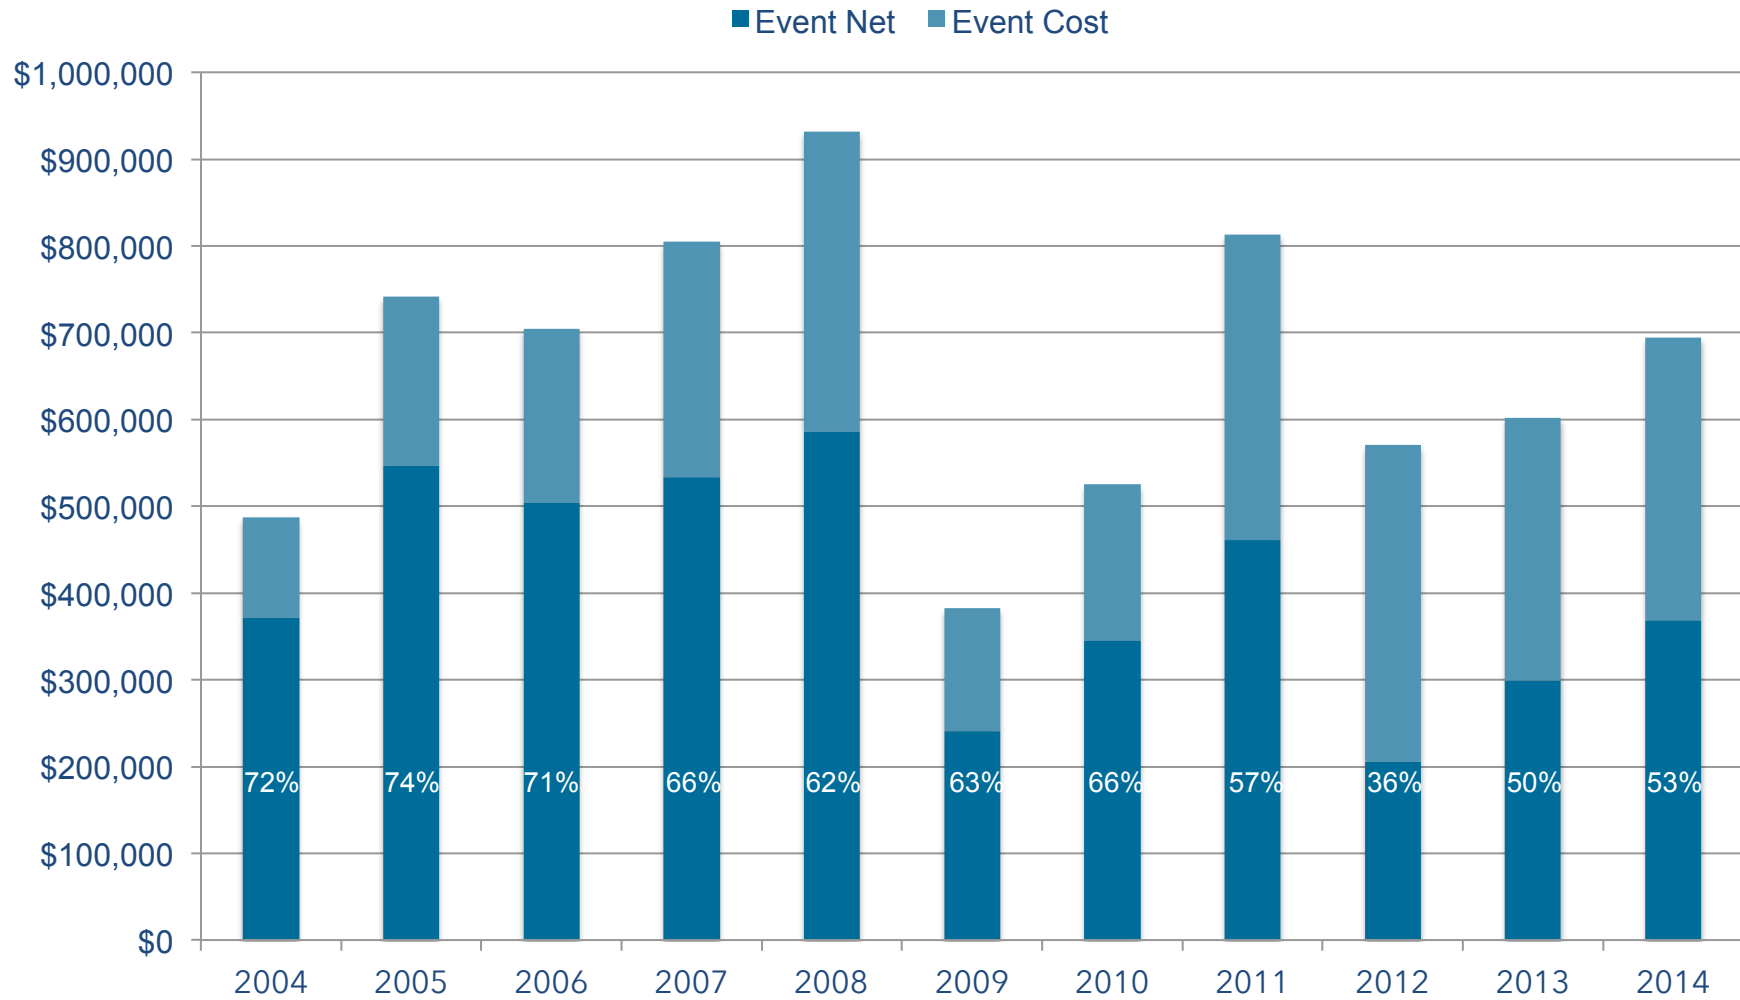

TUESDAY'S CHILDREN'S EVENT FUNDRAISING

Special Events, Net vs. Cost, 2004-2014

JUNIOR BOARD EVENT FUNDRAISING

Special Events, Net vs. Cost, 2010-2015

TUESDAY'S CHILDREN'S ENDURANCE FUNDRAISING Special Events, Net vs. Cost, 2009-2015