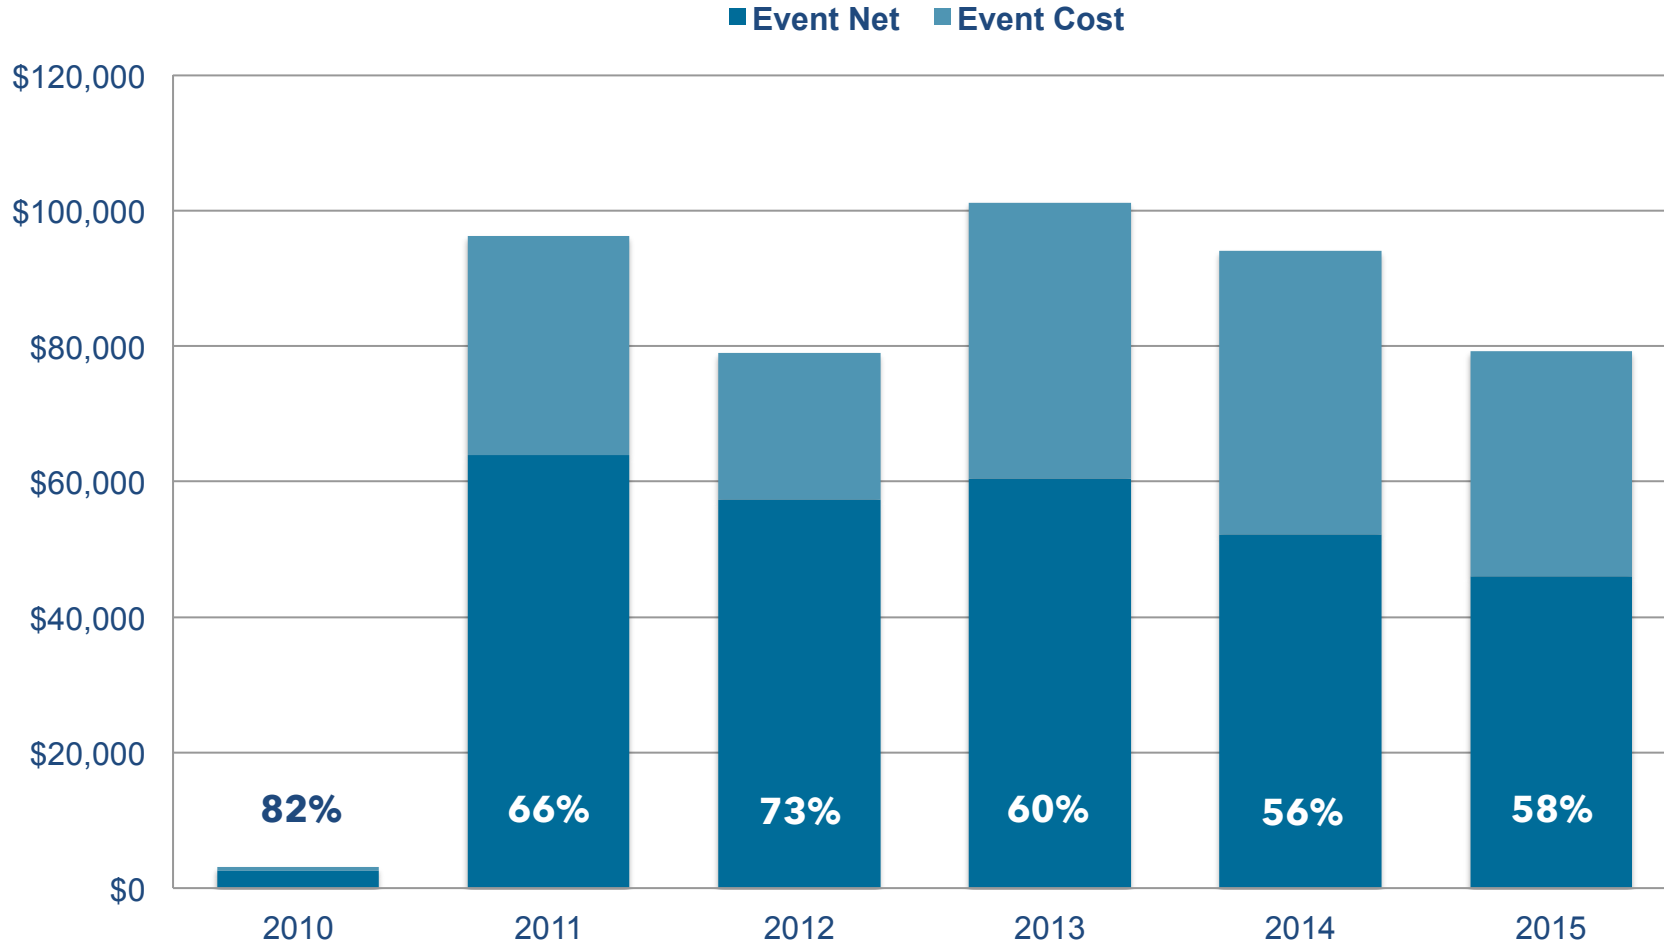

TUESDAY'S CHILDREN'S EVENT FUNDRAISING

Special Events, Net vs. Cost, 2004-2014

JUNIOR BOARD EVENT FUNDRAISING

Special Events, Net vs. Cost, 2010-2015

TUESDAY'S CHILDREN'S ENDURANCE FUNDRAISING Special Events, Net vs. Cost, 2009-2015